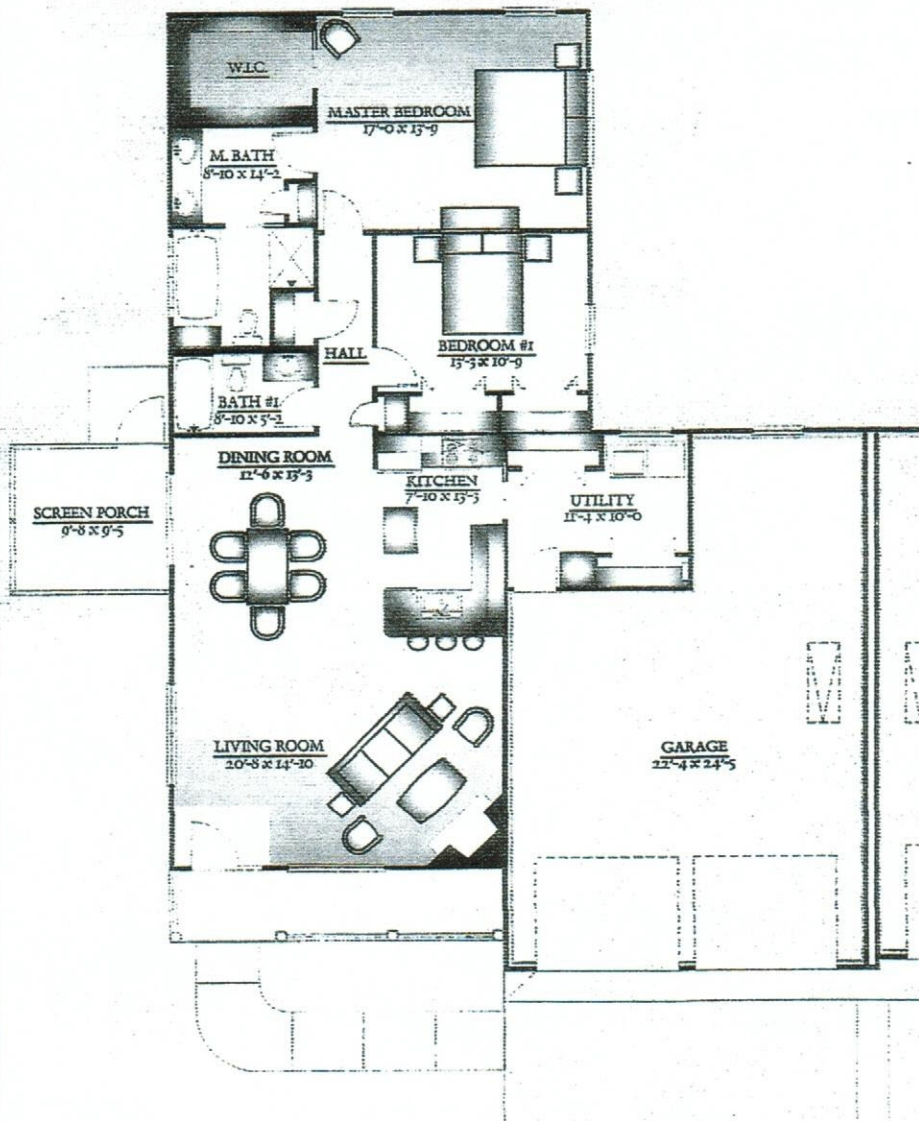

House Information:
 1463 Square feet of heated area
 679 Square feet garage area
 198 Square feet of porch area

Gallery Pointe
 The Patriot w/ 2 Bedrooms